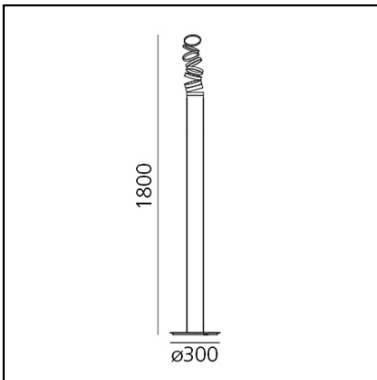

Decomposé Light Floor - Orange

Atelier Oï

LUMINAIRE

- Watt: **45W**
- Delivered lumens output: **3564lm**
- CCT: **3000K**
- CRI: **90**

DESCRIPTION

"The projected light is broken down on each ring, light rays come to life in a scenic dance, made of shadows circulating around the central heart." Atelier Oï

PRODUCT CODE: DOI4600D03

FEATURES

- Article Code: **DOI4600D03**
- Colour: **Orange**
- Installation: **Floor**
- Material: **Aluminium**
- Series: **Design Collection**
- Environment: **Indoor**
- design by: **Atelier Oï**

DIMENSIONS

- Height: **cm 180**
- Base Diameter: **cm 30**

SOURCES INCLUDED

- Category: **Led**
- Number: **1**
- Watt: **45W**
- Color temperature (K): **3000K**
- CRI: **90**